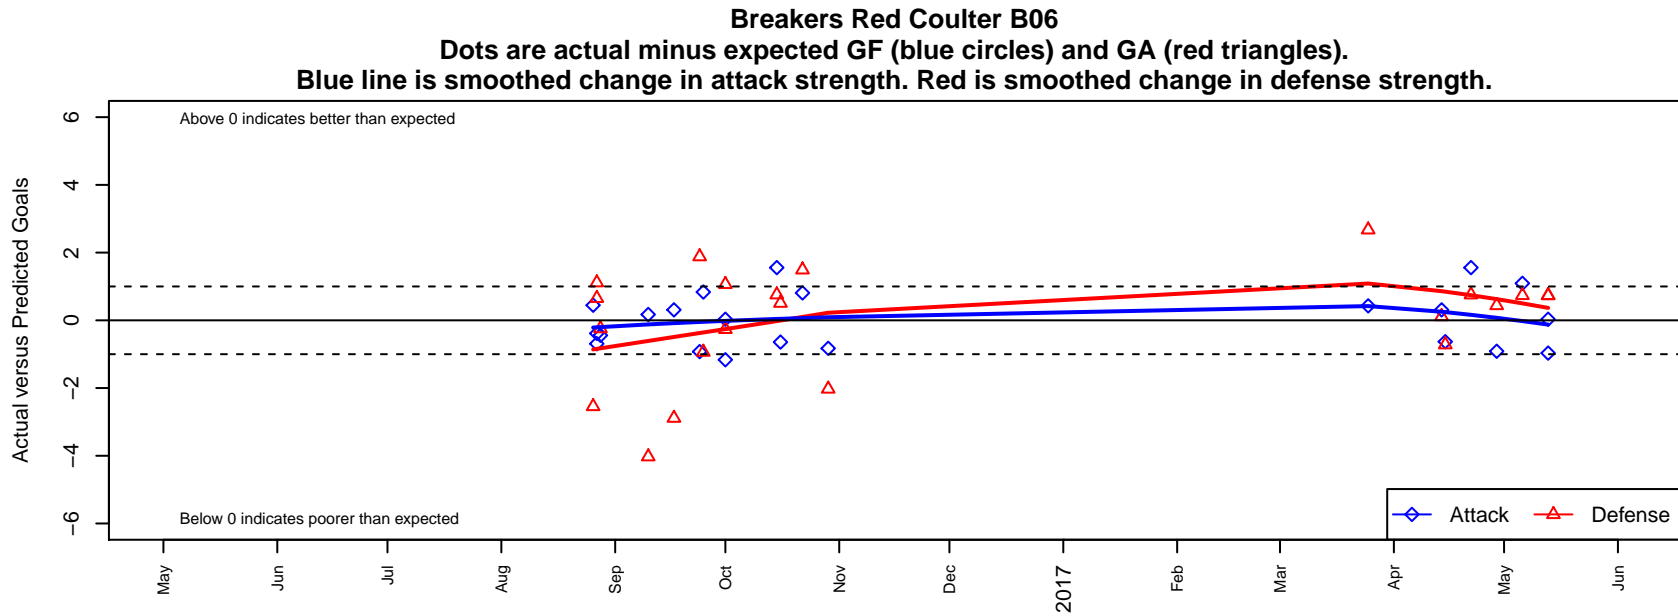

## Breakers Red Coulter B06

Breakers SC  
 Spokane, WA  
 B06 total strength=188  
 attack=0.16 defense=0.09  
 fall league = PSPL–Inland Copa 1 East U11  
 spr league = Spr PSPL–Inland Copa 1 U11  
 notes= Coulter 2016

**attack and defense variance (black dot)  
relative to other teams  
and top 10 in region**

**attack and defense rating  
relative to others at age  
and all opponents in last 13 months**

**Performance relative to 13 month average**