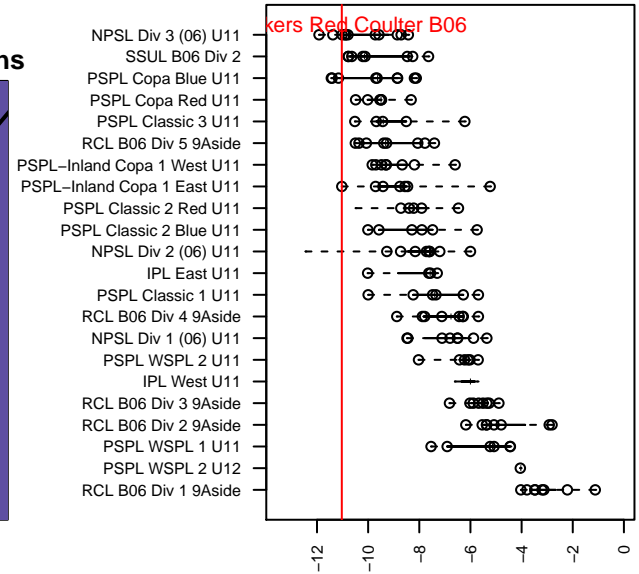

## Breakers Red Coulter B06

Breakers SC  
 Spokane, WA  
 B06 total strength=188  
 attack=0.16 defense=0.09  
 fall league = PSPL–Inland Copa 1 East U11  
 spr league = Spr PSPL–Inland Copa 1 U11  
 notes= Coulter 2016

alt names used:  
 IEYSA Breakers FC – Red B06 Coulter  
 BREAKERS COULTER–WHITE (WA)  
 IEYSA Breakers FC – Red B06 Coulter

Venues played:  
 2016 River City Challenge U11 (2006) U11  
 2016 PSPL–Inland Copa 1 East U11  
 2016 Spr PSPL–Inland Copa 1 U11

**attack and defense variance (black dot)  
relative to other teams  
and top 10 in region**

**attack and defense rating  
relative to others at age  
and all opponents in last 13 months**

**Performance relative to 13 month average**